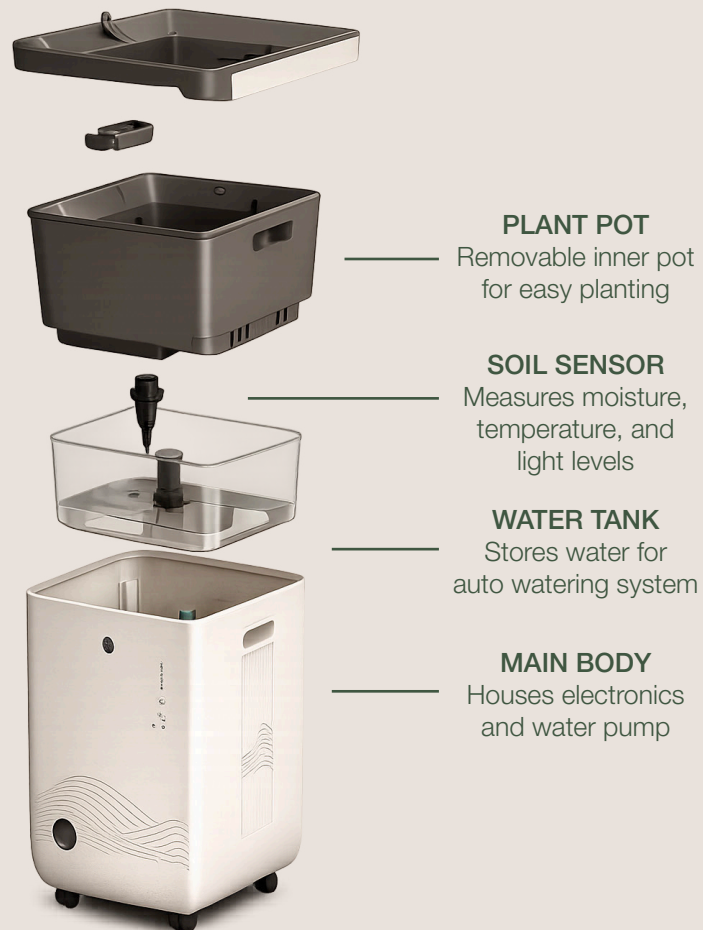

DIAGRAM

EXPLODED VIEW