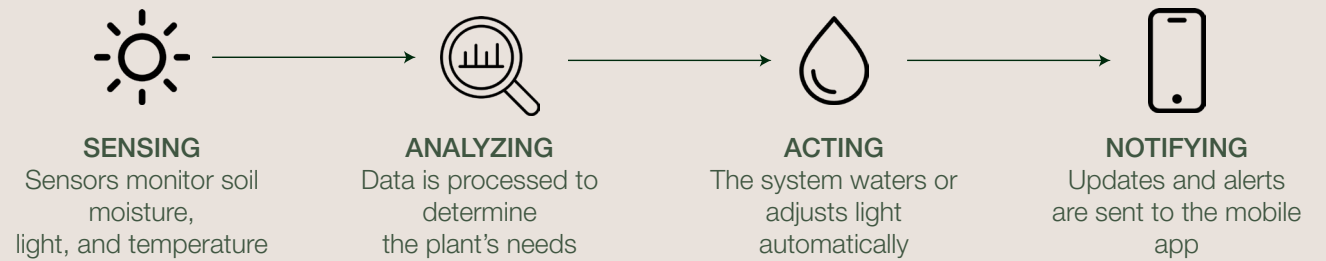

EXPLODED VIEW

SPECIFICATION

- Capacity — 3.0 L
- Water Tank — 1.8 L
- Power — 5V / 2A
- Connectivity — Wi-Fi 2.4GHz
- App Support — iOS / Android